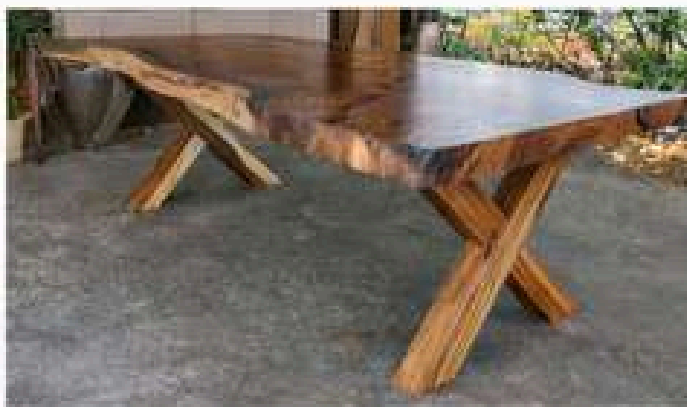

LIVE EDGE TABLE WITH X-LEGS

A natural live edge suar wood table with sturdy X-shaped legs. Perfect for adding a rustic touch to your dining space.

- SUAR WOOD • BLACK METAL LEGS