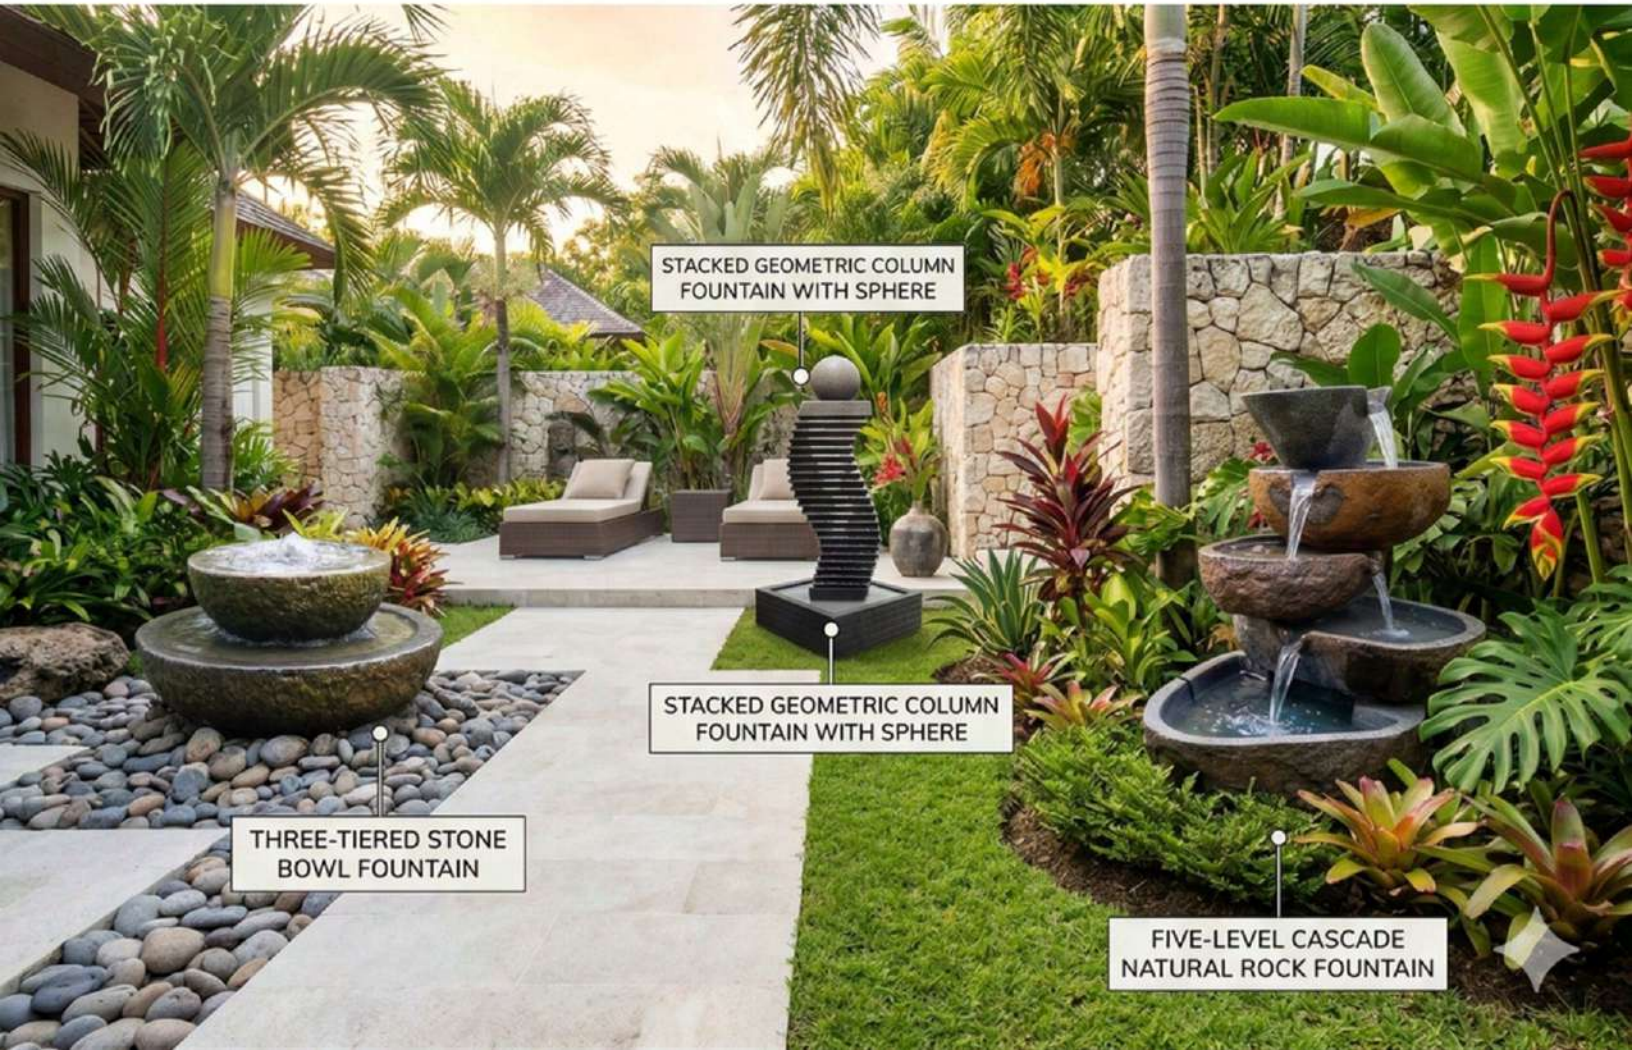

## IN-SITU: A TROPICAL VILLA RETREAT

Fossil wood side tables 40x40x45h

Marblo stone 30x30x30

THREE-TIERED STONE BOWL FOUNTAIN

STACKED GEOMETRIC COLUMN FOUNTAIN WITH SPHERE

FIVE-LEVEL CASCADE NATURAL ROCK FOUNTAIN

STACKED GEOMETRIC COLUMN FOUNTAIN WITH SPHERE

STACKED GEOMETRIC COLUMN FOUNTAIN WITH SPHERE

THREE-TIERED STONE BOWL FOUNTAIN

FIVE-LEVEL CASCADE NATURAL ROCK FOUNTAIN

ARTISANAL VASES & DECOR

Pebble Tealight Set