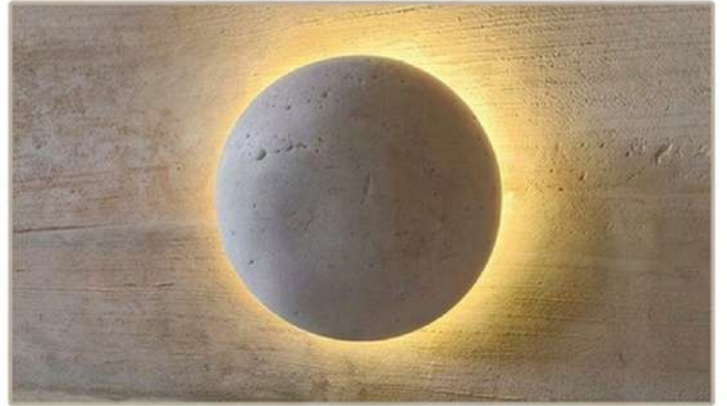

SPHERICAL MOON STONE WALL LIGHT