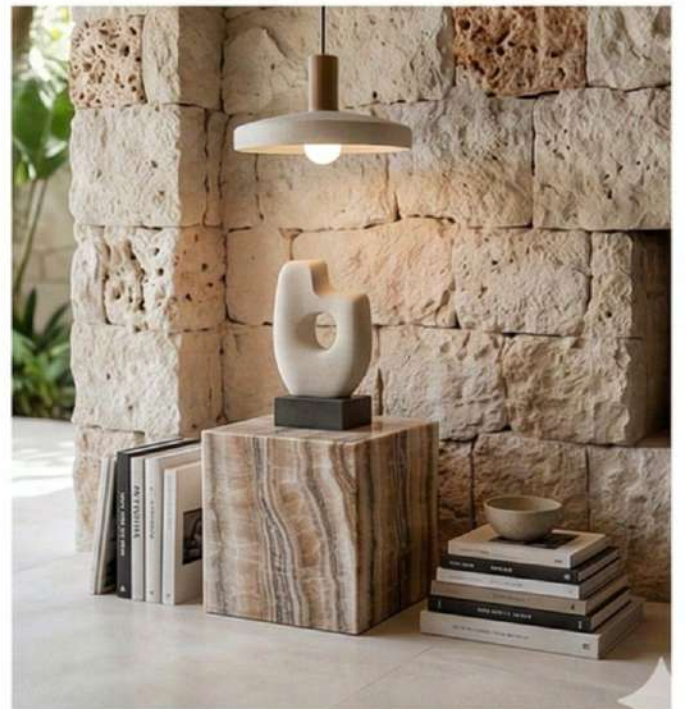

## IN-SITU: A TROPICAL VILLA RETREAT

Fossil wood side tables 40x40x45h

Marblo stone 30x30x30

THREE-TIERED STONE BOWL FOUNTAIN

STACKED GEOMETRIC COLUMN FOUNTAIN WITH SPHERE

FIVE-LEVEL CASCADE NATURAL ROCK FOUNTAIN