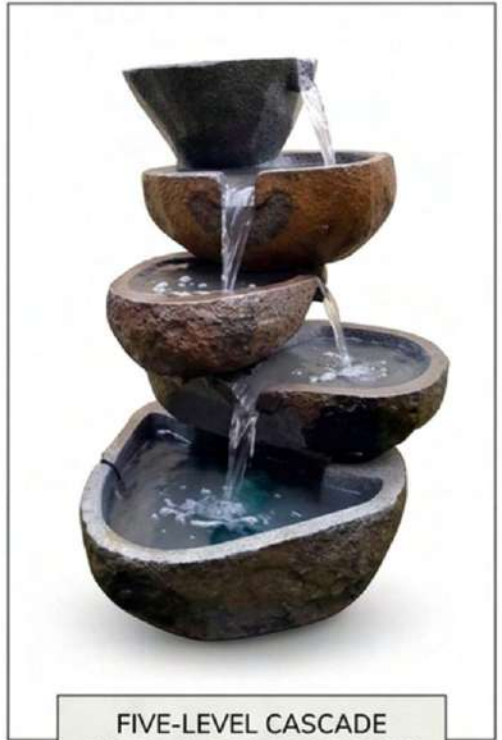

## IN-SITU: A TROPICAL VILLA RETREAT

Fossil wood side tables 40x40x45h

Marblo stone 30x30x30

THREE-TIERED STONE BOWL FOUNTAIN

STACKED GEOMETRIC COLUMN FOUNTAIN WITH SPHERE

FIVE-LEVEL CASCADE NATURAL ROCK FOUNTAIN

STACKED GEOMETRIC COLUMN FOUNTAIN WITH SPHERE

STACKED GEOMETRIC COLUMN FOUNTAIN WITH SPHERE

THREE-TIERED STONE BOWL FOUNTAIN

FIVE-LEVEL CASCADE NATURAL ROCK FOUNTAIN

ARTISANAL VASES & DECOR

Pebble Tealight Set