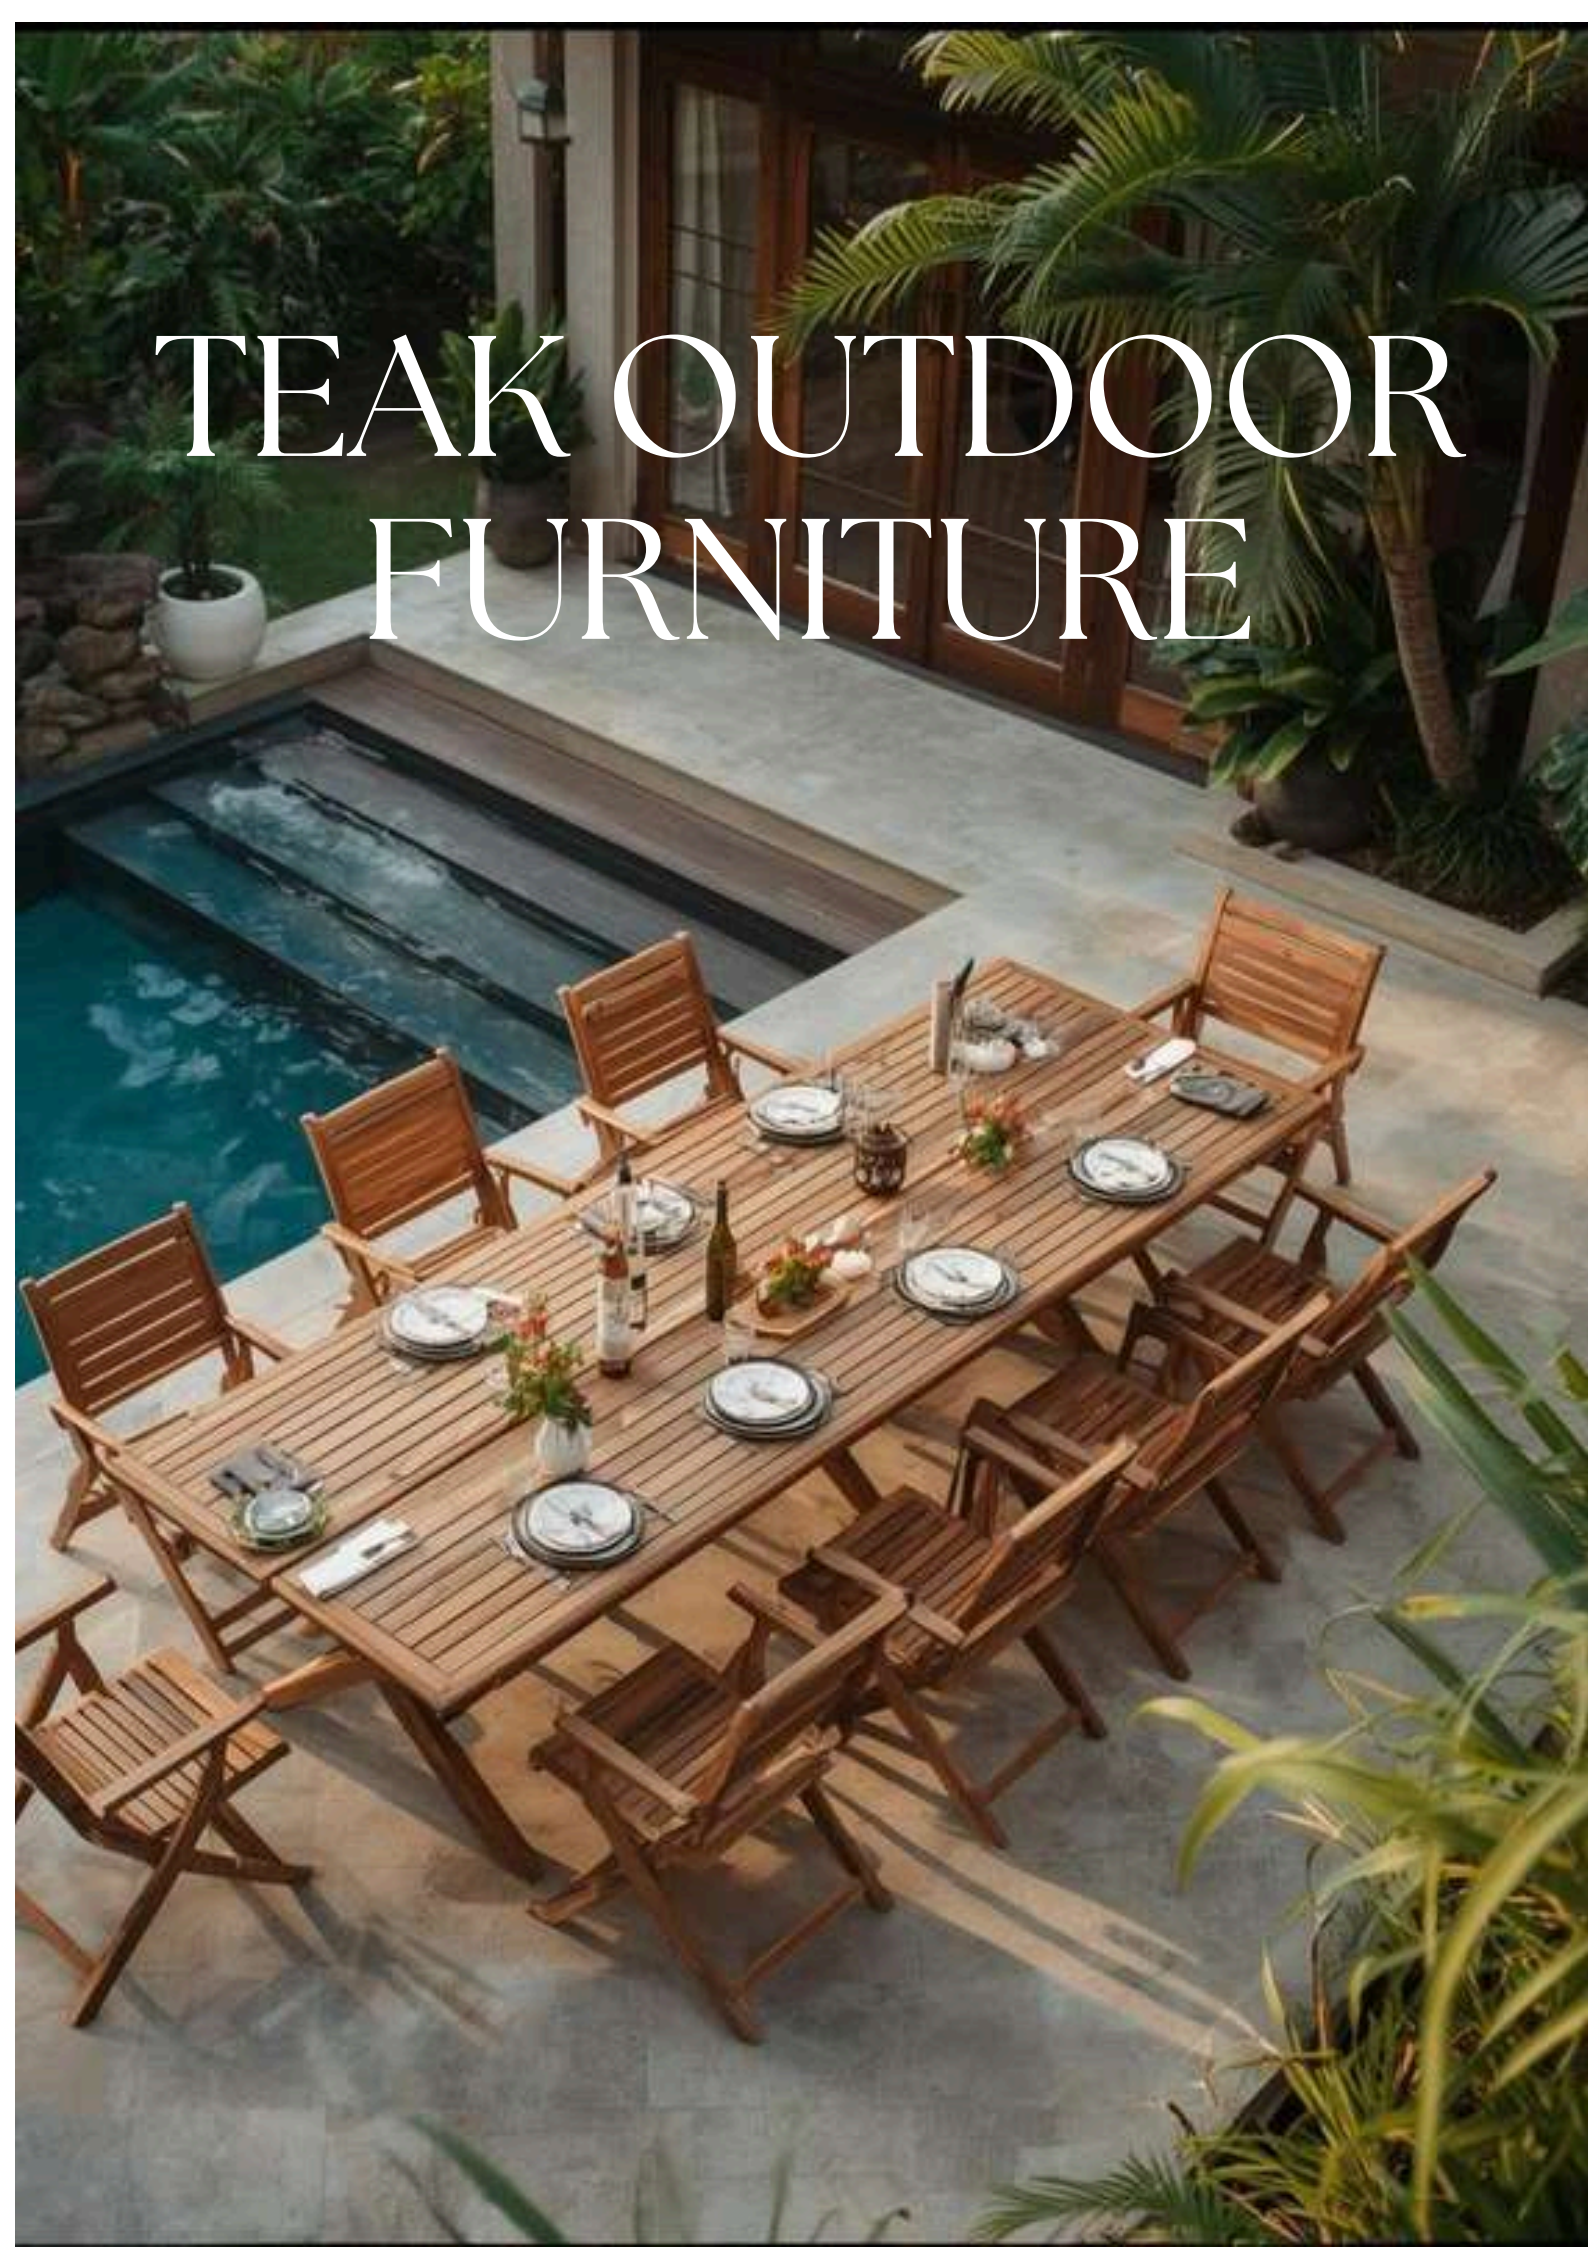

TEAK OUTDOOR FURNITURE