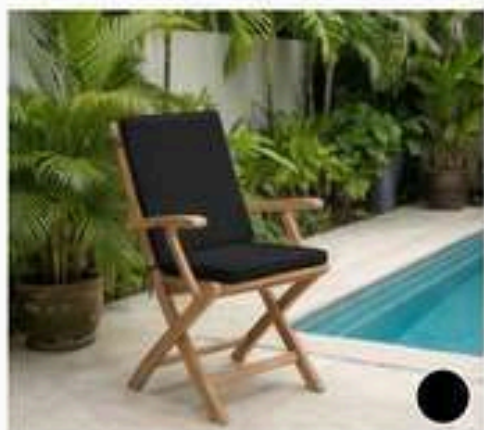

W130 x D70 x H75

TGF 772 Lester Deep Seating 1 Seater

W70 x D70 x H75

TGF 773 Lester Rectangular Coffee Table

W120 x D60 x H45

CUSHION COLLECTION

Elevating your tropical lifestyle comfort

CUSHION FOR LOUNGER (Full-length seat & backrest)