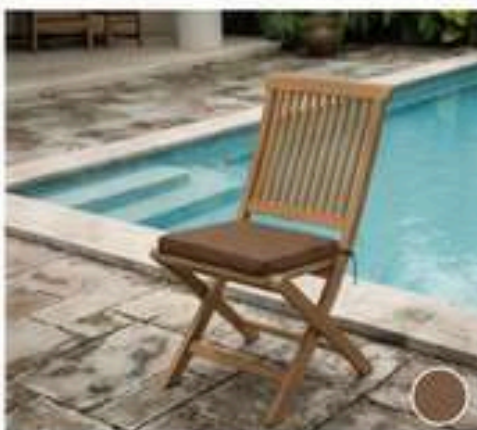

CUSHION FOR FOLDING CHAIR (Seat Only)