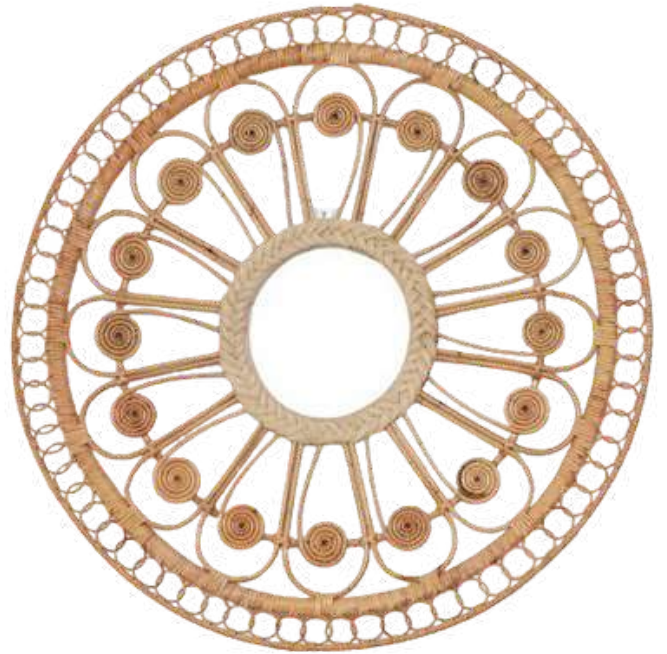

24.

PRODUCT CODE: SB024