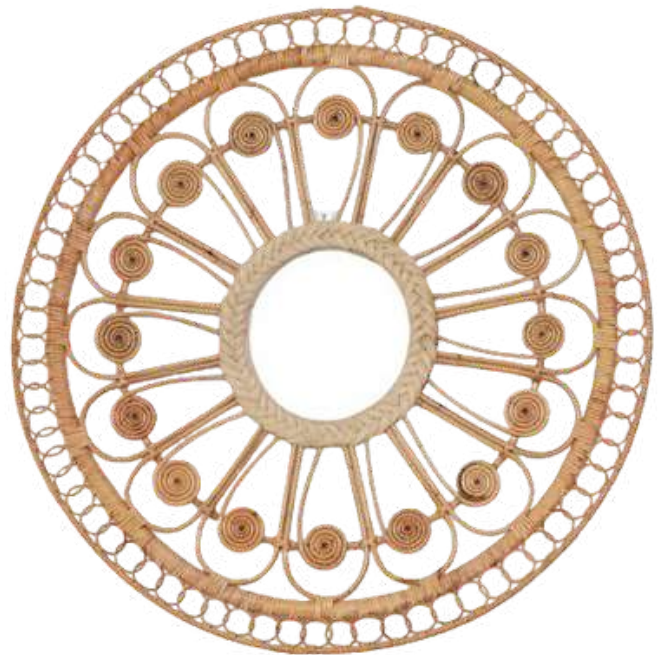

24.

PRODUCT CODE: SB024