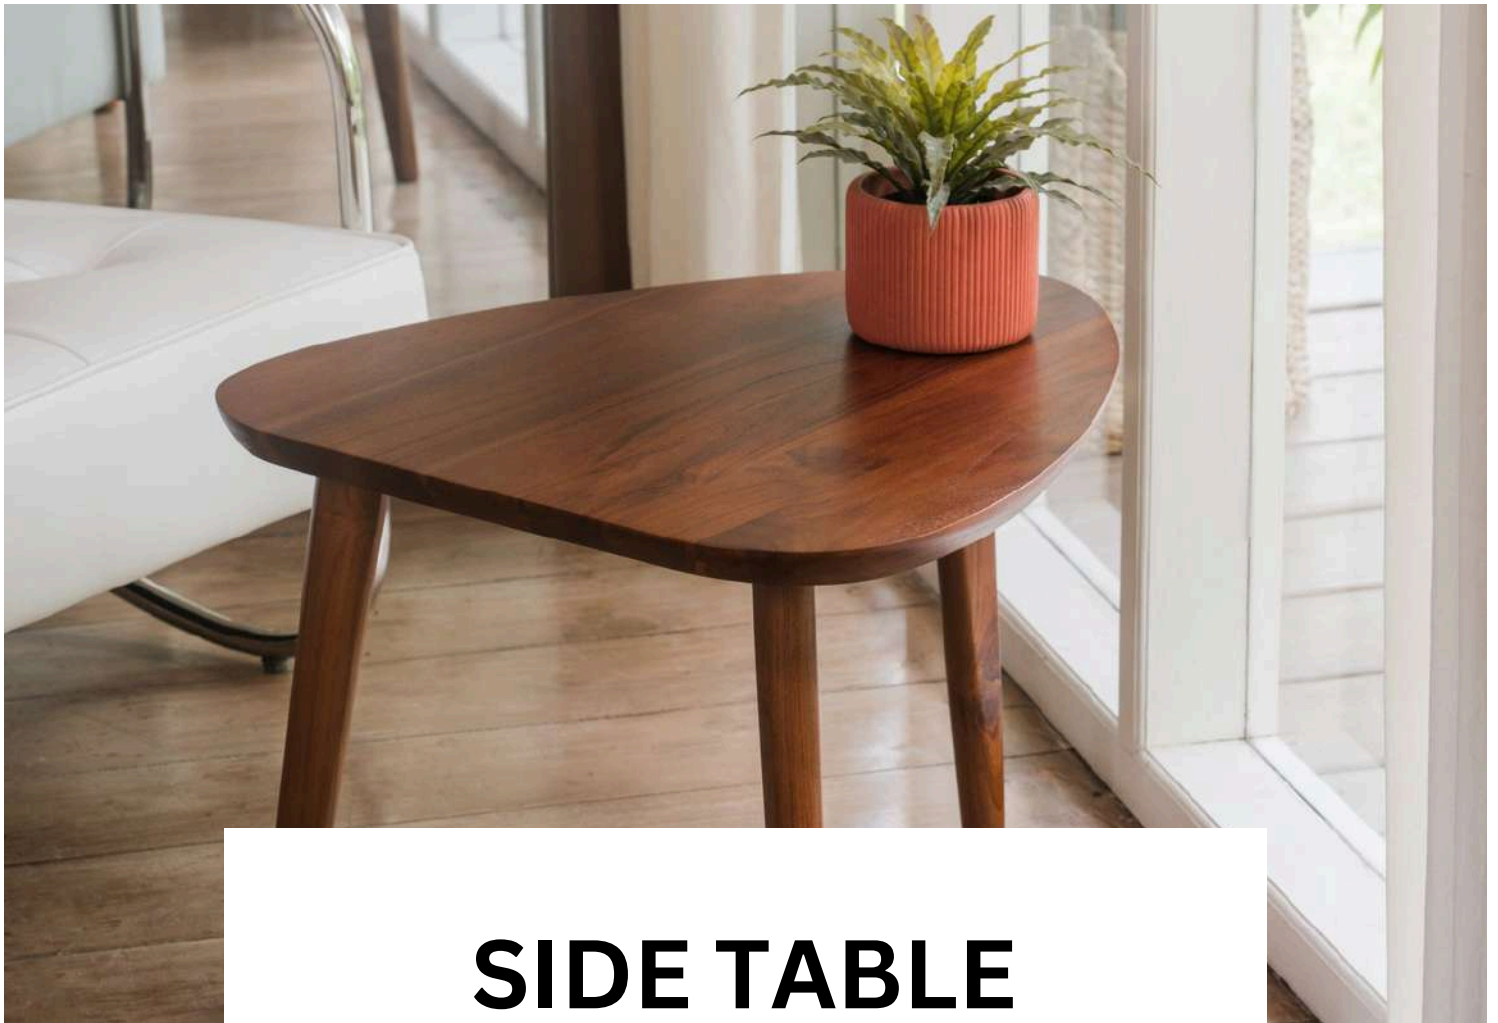

SIDE TABLE COLLECTION

PRODUCT CODE: L ST7

**TRIANGULAR SHAPED
SIDE TABLE**

60 cm (W) x 48 cm (D) x 43 cm (H)
- Solid Teak Wood

PRODUCT CODE: COT10

**SQUARE SHAPE COFFEE
TABLE**

102 cm (W) x 102 cm (D) x 41 cm (H)
- Solid Teak Wood (Termite Resistant)
- Premium Handmade Loom